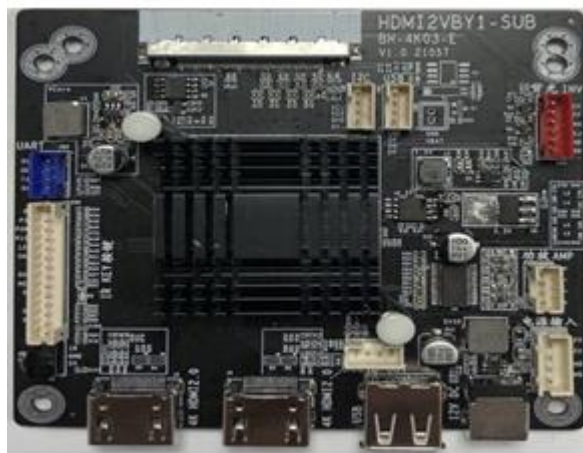

Specification

Display

Model	NS86A-4000ML
Screen Size (Diagonal)	86 inch
LCD Tech.	ADS
Native Resolution	3840 × 2160
Brightness	4000 cd/m²
Contrast	1000:1
View Angle	178°(H) / 178°(V)
Display Color	16.7M
Color Gamut	69%
Response Time	8ms
Life Time (Light Source)	50,000 Hrs

Internal Player

I/O Ports	HDMI/USB/Audio
Light sensor	Optional
Speaker	/

Power

Power supply	AC90-132V/180-264V
Power consumption	≤ 1400W

Environment

Operation temperature	0°C~50°C
Storage temperature	-20°C~60°C